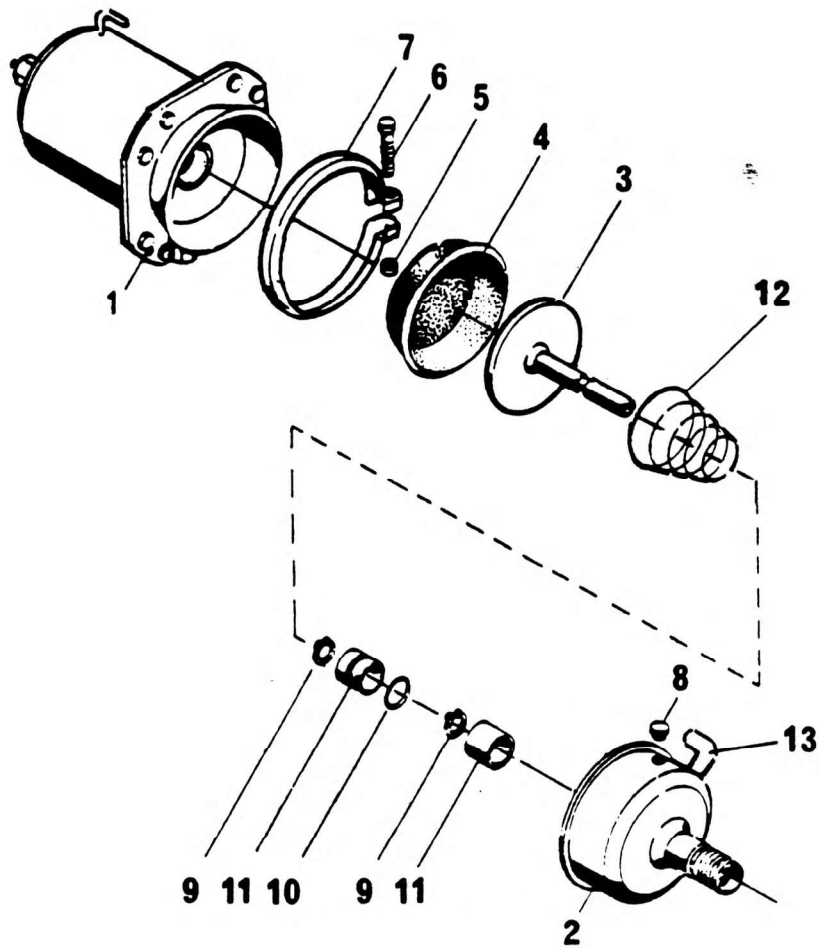

BRAKE ACTUATOR

NO.	PART NO	QTY.	DESCRIPTION	NO.	PART NO	QTY.	DESCRIPTION
-	7-009-990029	1	Complete Assembly				
*	9-752-990183	1	Repair Kit				
1	9-009-100291	1	Spring Brake Cylinder	* Note Item 1 no further breakdown possible.			
2	9-009-100414	1	Front End Cover				
3	9-009-100415	1	Piston				
4	9-009-990002	1	Diaphragm				
5	9-009-100290	1	Nut				
6	9-009-100289	1	Bolt				
7	9-009-100288	1	Ring Clamp				
8	9-009-100287	2	Plug				
9	9-009-100286	2	Retaining ring				
10	9-009-990005	1	'O' Ring				
11	9-009-100285	2	Bushing				
12	8395653	1	Spring (Piston)				
13	9-009-100246	1	Breather Tube				